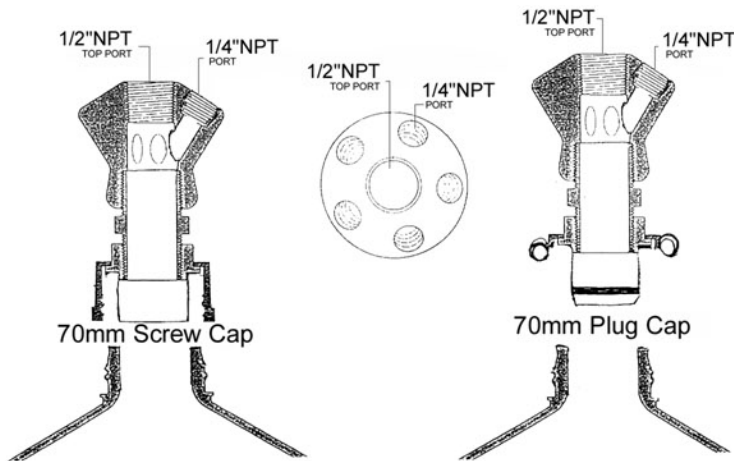

# CONNECTING WITH VAPLOCK™

Cobert Associates

Technical Bulletin

1/4" NPT      1/2" NPT      1/4-28

**VAPLOCK Filters**

VapCheck™ Check Valve

1/4-28 Nut/Ferrule

1/4-28 to Barb Fitting

Port Plugs

**1/4-28 Thread Connections**

**Tubing (all types)**

1/4" NPT

1/2" NPT

**1/4-28 to Male NPT Adapters**

70mm Screw Cap

70mm Plug Cap

**Manifold Caps**

**With 1/2" NPT and 1/4" NPT Ports**

**Screw Caps  
With 1/4-28 Ports**

T-VP-100.0

04/07

**Please order from: P.J. COBERT ASSOCIATES, INC.**

P.O. BOX 460046 • ST. LOUIS, MISSOURI 63146

800-972-4766 • 314-993-2390 • FAX 314-993-2491